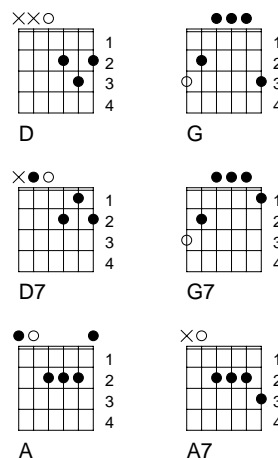

Whole Lotta Gone

LRL - 3/14/2010

(VERSE FIGURE - ENTER WITH WHOLE VERSE AND CHORUS INSTRUMENTAL)

D *G* *D*
The minute I first saw you baby
D *G* *D*
I knew I was in love
D *G* *D*
it didn't mean a thing though baby
D *G* *D* *D7*
you were out for blood

Chorus

G *G7* *D*
and now you're gone, gone, gone, gone
A *A7* *D* *D7*
how you left me is fast and alone
G *G7* *D*
Lord can you tell me why I carry on
A *D* *G D G D*
when all I got is a whole lotta gone

D *G* *D*
the first night that we went out baby
D *G* *D*
I gave you all I had
D *G* *D*
couldn't save a thing tho', baby
D *G* *D*
when you started to go bad

Chorus

G *G7* *D*
and now you're gone, gone, gone, gone
A *A7* *D* *D7*
how you left me is fast and alone
G *G7* *D*
Lord can you tell me why I carry on
A *D* *G D G D*
when all I got is a whole lotta gone

INSTRUMENTAL VERSE AND REFRAIN

D *G* *D*
so beautiful to look at baby
D *G* *D*
your heart's cold and unkind
D *G* *D*
I begged you not to hurt me

D *G* *D*
you didn't pay no mind

Chorus

G *G7* *D*
and now you're gone, gone, gone, gone